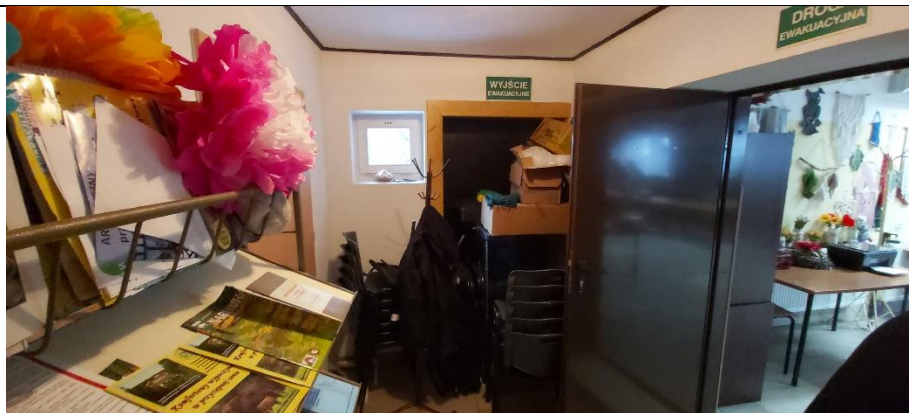

Lp.	STAN „PRZED”	STAN „PO”
1.	 A photograph of a bathroom in its original state. The walls are covered in small, light-colored square tiles. A white sink is mounted on the left wall, and a white toilet is in the center. The floor is also tiled with small squares. The lighting is dim, and the overall appearance is dated and cluttered.	 A photograph of the same bathroom after renovation. The walls are now covered in large, light-colored rectangular tiles. A white sink is mounted on the wall, and a white toilet is in the center. A white bidet is visible on the right. A white towel rack is mounted on the right wall. The floor is also tiled with large, light-colored tiles. The lighting is bright, and the overall appearance is clean and modern.

2.

3.

4.

5.

6.

7.

Zdjęcia bez stanu przed: